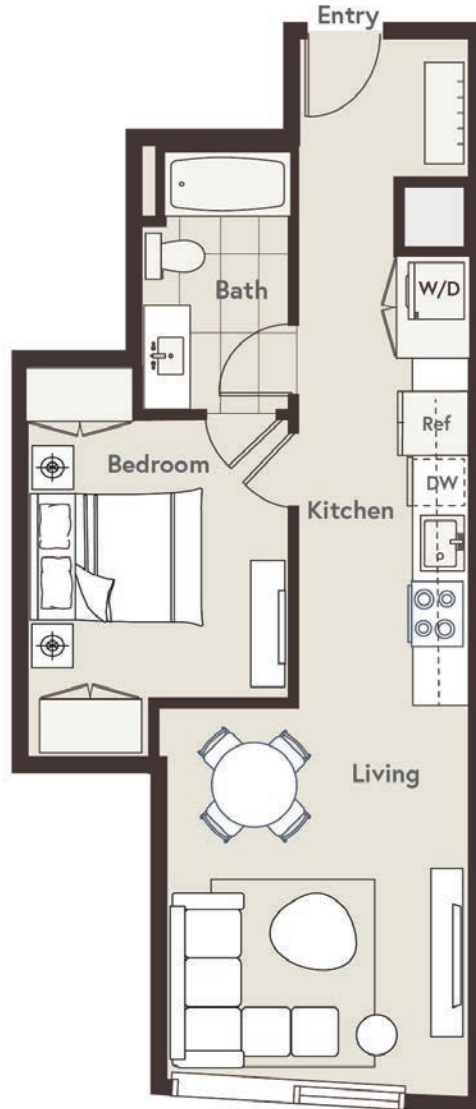

1B-A

1 BED / 1 BATH

620

SQ. FT.

ONE
RIVER
NORTH

3930 Blake St. | Denver, CO 80205

www.onerivernorth.com

Floor plans are artist's rendering. All dimensions are approximate. Actual product and specifications may vary in dimension or detail. Not all features are available in every apartment. Prices and availability are subject to change. Please see a representative for details.