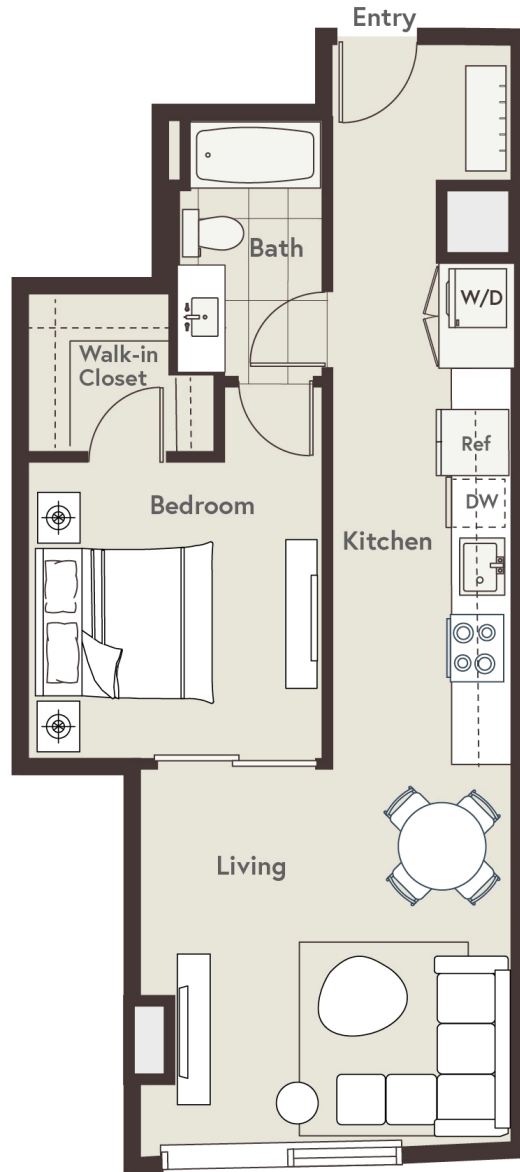

1B-B

680

1 BED / 1 BATH

SQ. FT.

ONE
RIVER
NORTH

3930 Blake St. | Denver, CO 80205

www.onerivernorth.com

Floor plans are artist's rendering. All dimensions are approximate. Actual product and specifications may vary in dimension or detail. Not all features are available in every apartment. Prices and availability are subject to change. Please see a representative for details.