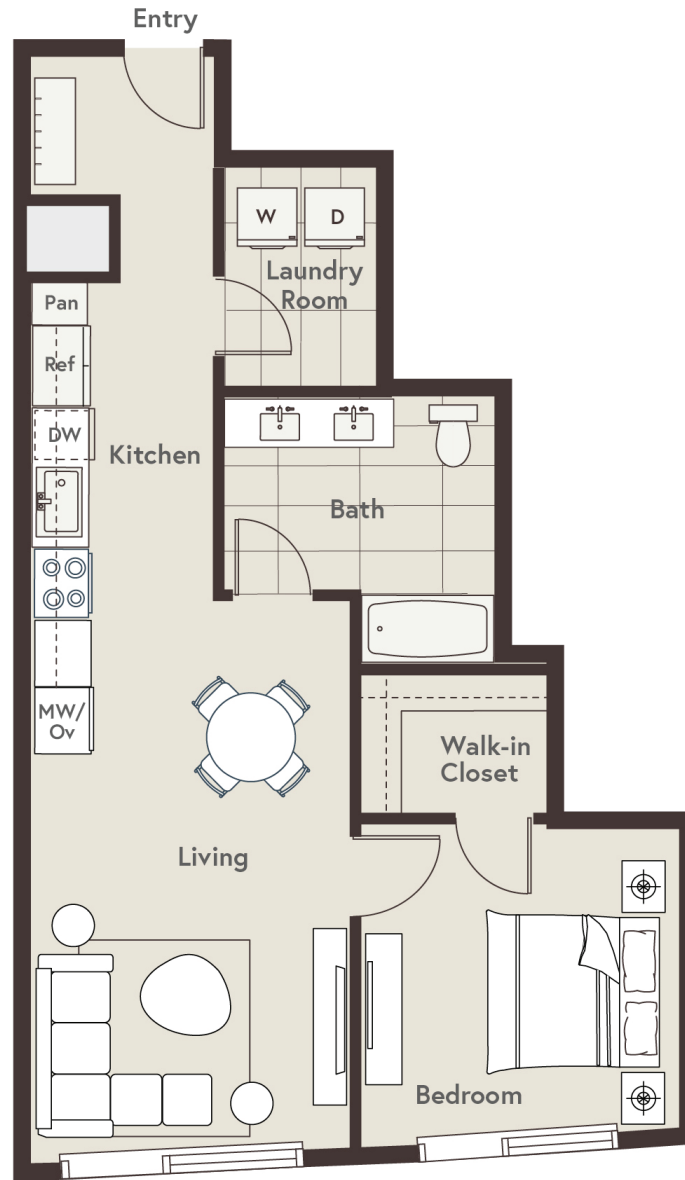

1B-E Type A

780

1 BED / 1 BATH

SQ. FT.

ONE
RIVER
NORTH

3930 Blake St. | Denver, CO 80205

www.onerivernorth.com

Floor plans are artist's rendering. All dimensions are approximate. Actual product and specifications may vary in dimension or detail. Not all features are available in every apartment. Prices and availability are subject to change. Please see a representative for details.