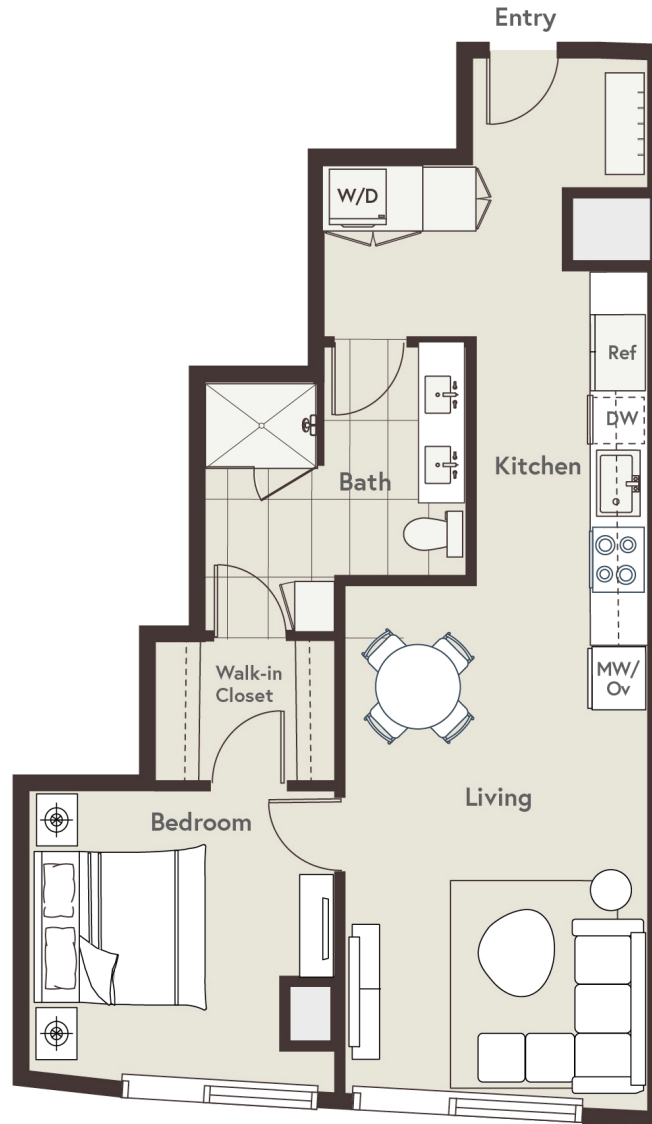

1B-E

1 BED / 1 BATH

780

SQ. FT.

ONE
RIVER
NORTH

3930 Blake St. | Denver, CO 80205

www.onerivernorth.com

Floor plans are artist's rendering. All dimensions are approximate. Actual product and specifications may vary in dimension or detail. Not all features are available in every apartment. Prices and availability are subject to change. Please see a representative for details.