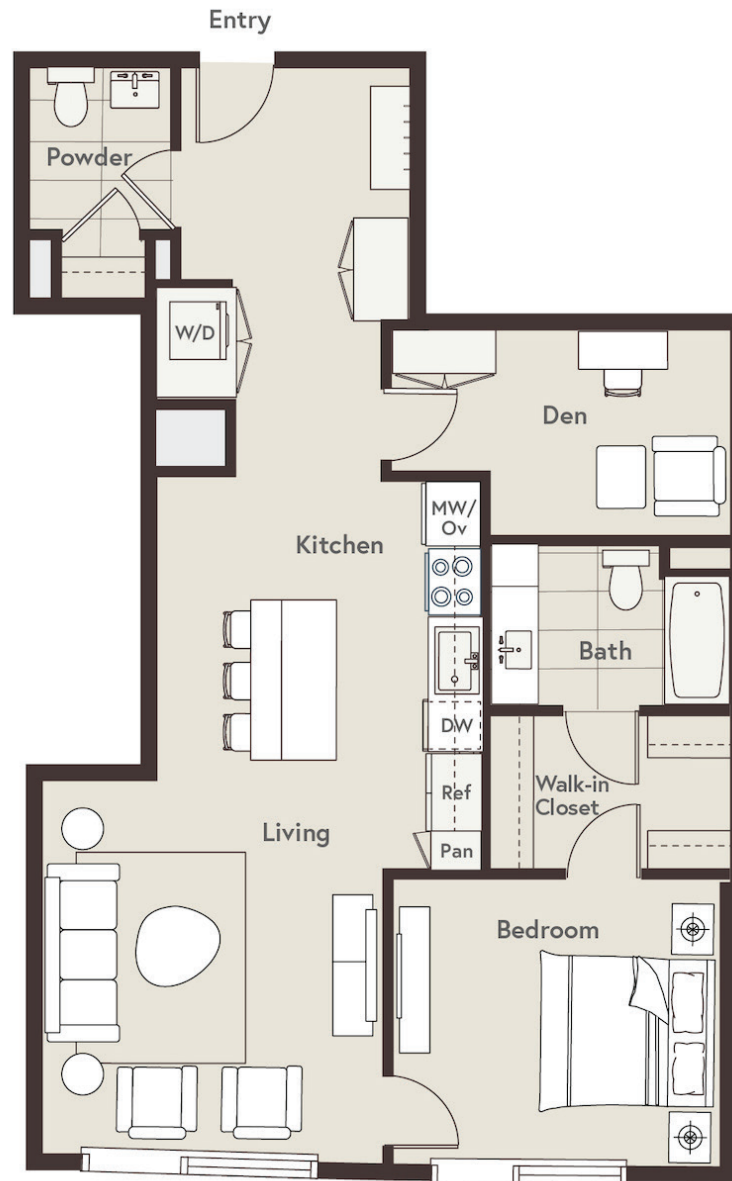

1B-H

1 BED / 1 BATH

1000

SQ. FT.

ONE
RIVER
NORTH

3930 Blake St. | Denver, CO 80205

www.onerivernorth.com

Floor plans are artist's rendering. All dimensions are approximate. Actual product and specifications may vary in dimension or detail. Not all features are available in every apartment. Prices and availability are subject to change. Please see a representative for details.