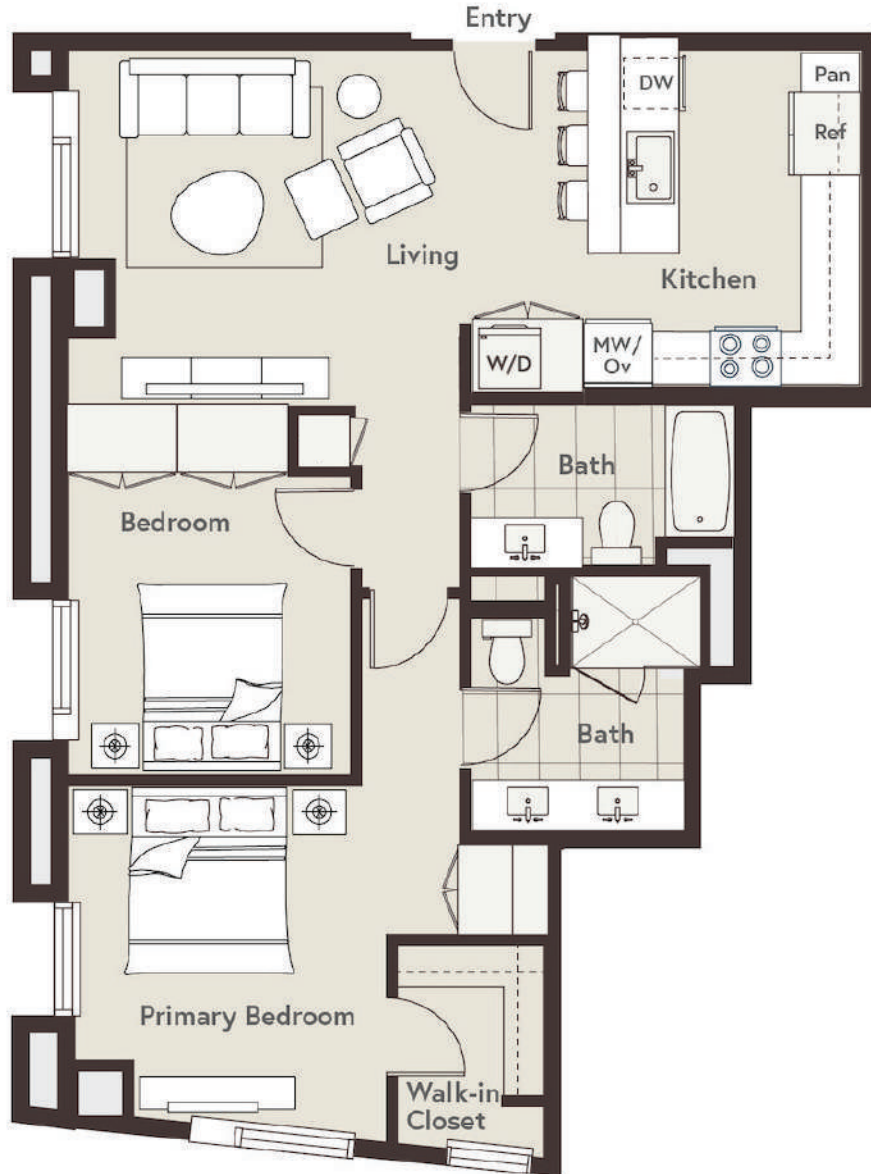

2B-B

1030

2 BED / 2 BATH

SQ. FT.

ONE
RIVER
NORTH

3930 Blake St. | Denver, CO 80205

www.onerivernorth.com

Floor plans are artist's rendering. All dimensions are approximate. Actual product and specifications may vary in dimension or detail. Not all features are available in every apartment. Prices and availability are subject to change. Please see a representative for details.