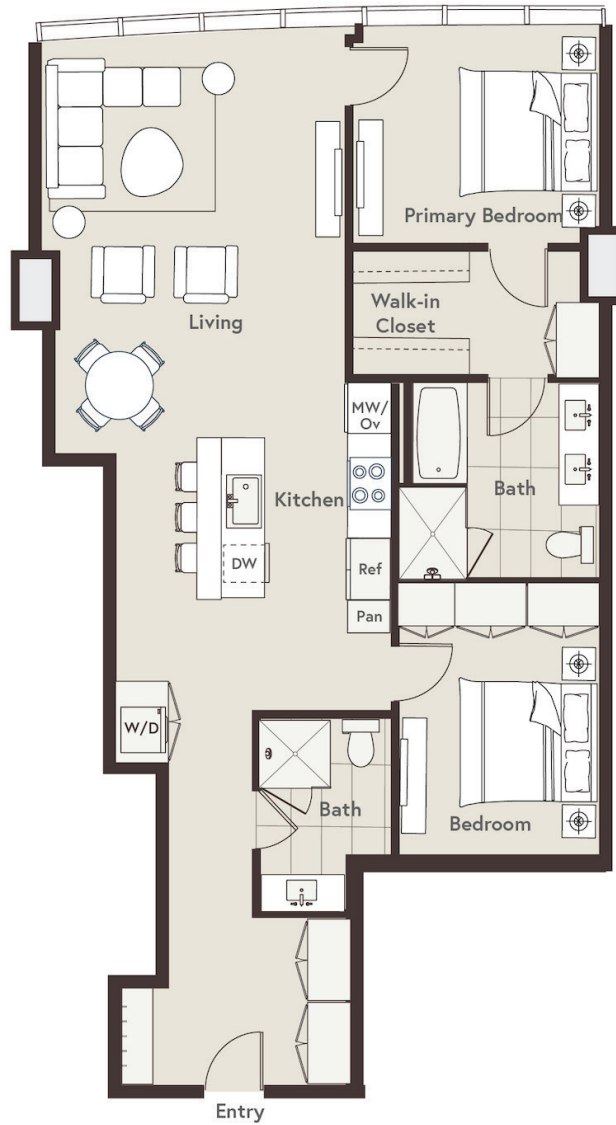

2B-E

2 BED / 2 BATH

1200

SQ. FT.

ONE
RIVER
NORTH

3930 Blake St. | Denver, CO 80205

www.onerivernorth.com

Floor plans are artist's rendering. All dimensions are approximate. Actual product and specifications may vary in dimension or detail. Not all features are available in every apartment. Prices and availability are subject to change. Please see a representative for details.