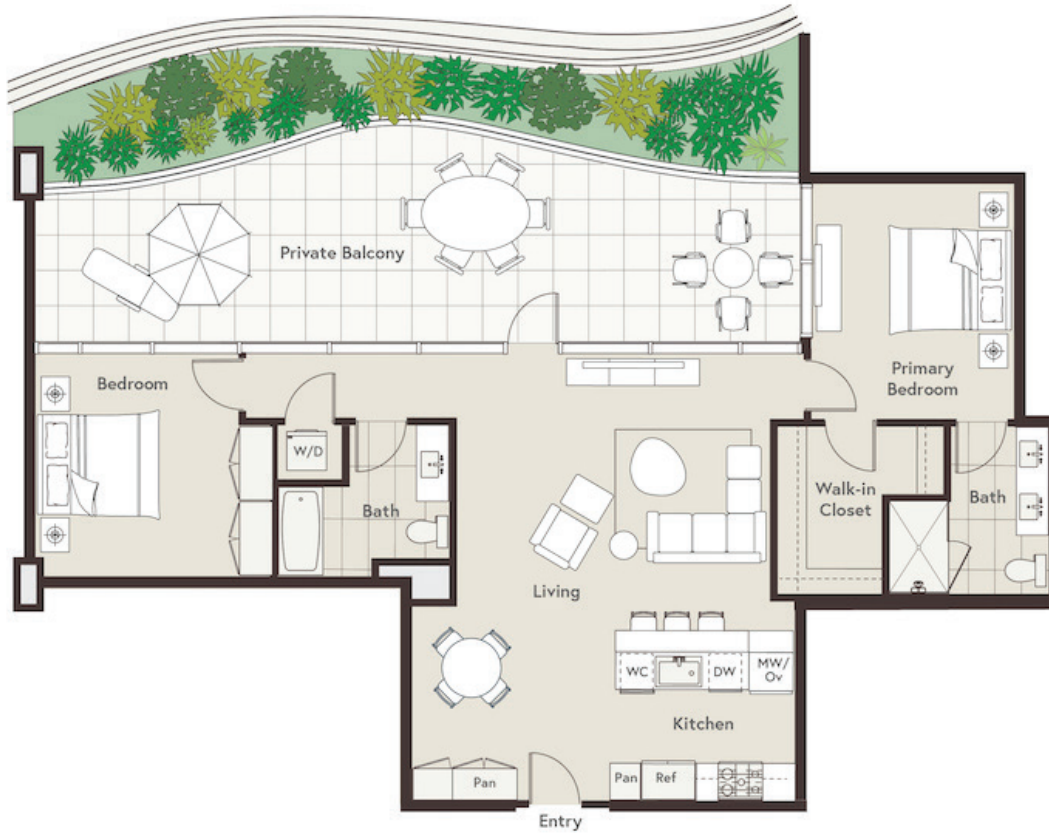

2B-F

1210

2 BED / 2 BATH

SQ. FT.

ONE
RIVER
NORTH

3930 Blake St. | Denver, CO 80205

www.onerivernorth.com

Floor plans are artist's rendering. All dimensions are approximate. Actual product and specifications may vary in dimension or detail. Not all features are available in every apartment. Prices and availability are subject to change. Please see a representative for details.